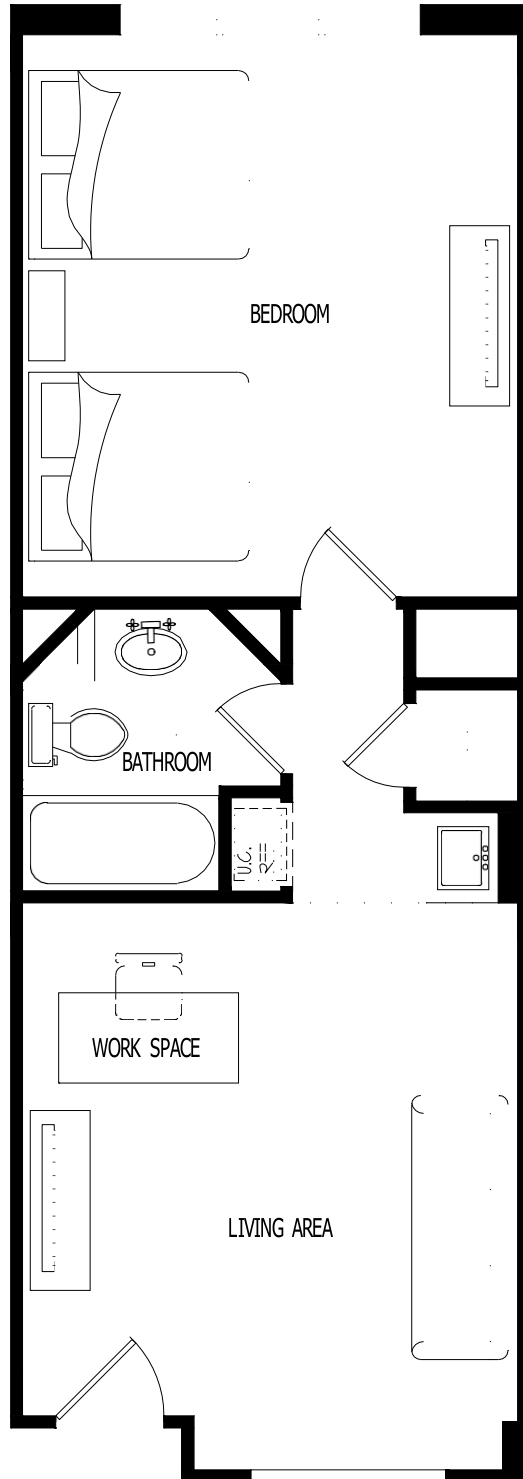

Harmony Suites

KING SUITE FLOOR PLAN
498 S.F.

Harmony Suites

TWO KING BEDROOM SUITE FLOOR PLAN
498 S.F.

Harmony Suites

TWO DOUBLE BED SUITE FLOOR PLAN

540 S.F.

Complimentary Breakfast Menu