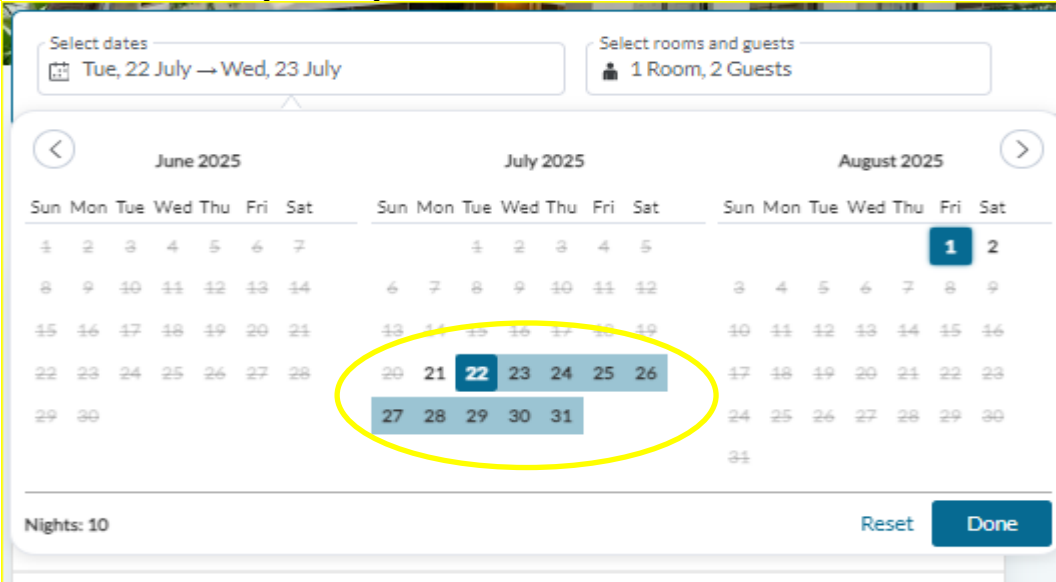

BOOKING INSTRUCTIONS

HOW TO BOOK

Step 1: Visit www.HarmonySuites.com

Step 2: Click the “Book Now” button on the top left corner

Step 3: Select the dates of your stay

Step 4: Type in the Promo Code "DTRI"

Step 5: Select a room type from the three available options and complete the booking process.