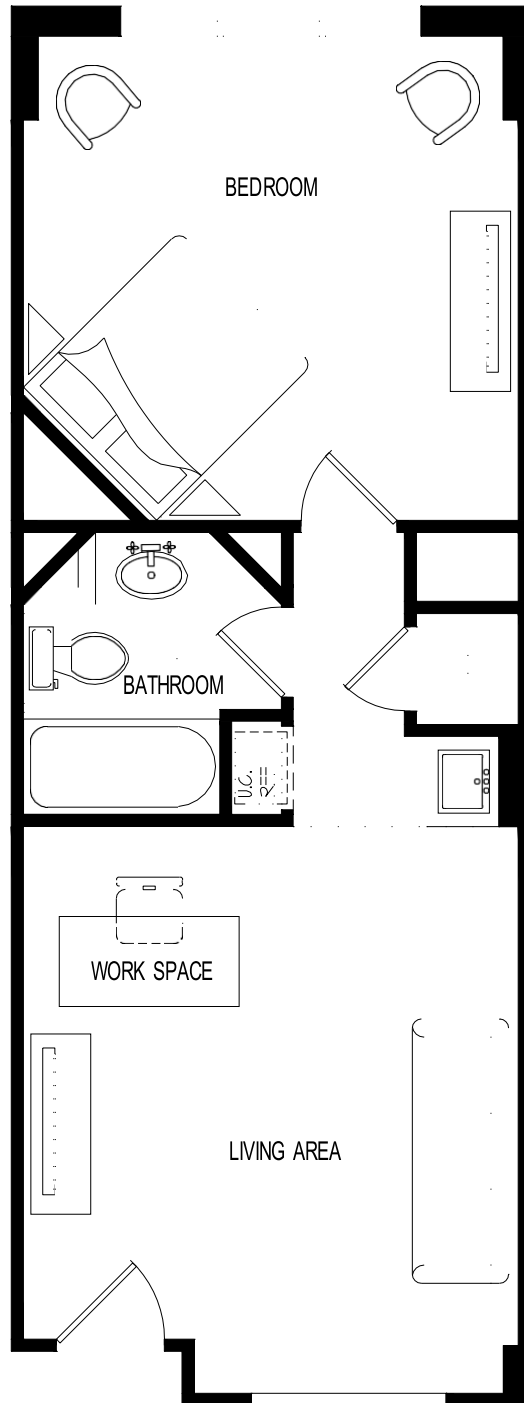

Harmony Suites

KING SUITE FLOOR PLAN
498 S.F.

Harmony Suites

TWO KING BEDROOM SUITE FLOOR PLAN
498 S.F.

Harmony Suites

TWO DOUBLE BED SUITE FLOOR PLAN

540 S.F.

Complimentary Breakfast Menu