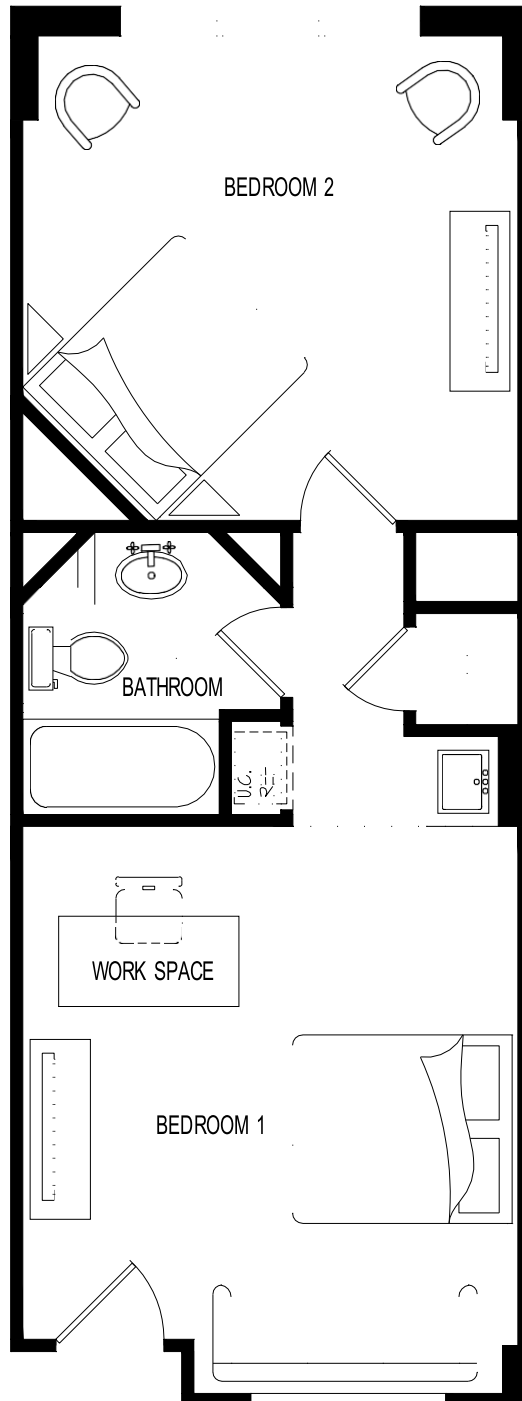

Harmony Suites

KING SUITE FLOOR PLAN
498 S.F.

Harmony Suites

TWO KING BEDROOM SUITE FLOOR PLAN
498 S.F.

Harmony Suites

TWO DOUBLE BED SUITE FLOOR PLAN

540 S.F.

Complimentary Breakfast Menu