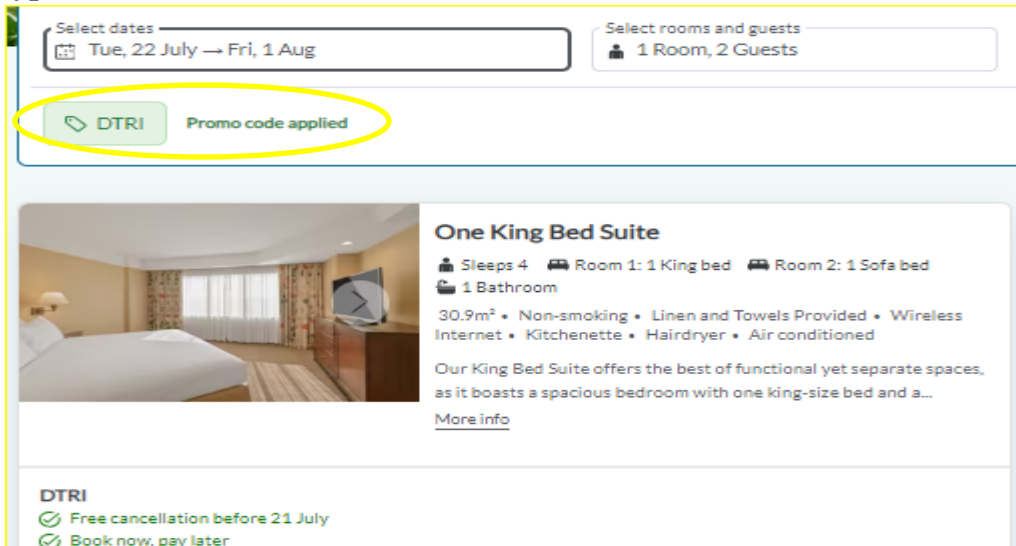

BOOKING INSTRUCTIONS

HOW TO BOOK

Step 1: Visit www.HarmonySuites.com

Step 2: Click the “Book Now” button on the top left corner

Step 3: Select the dates of your stay

Step 4: Type in the Promo Code "DTRI"

Step 5: Select a room type from the three available options and complete the booking process.